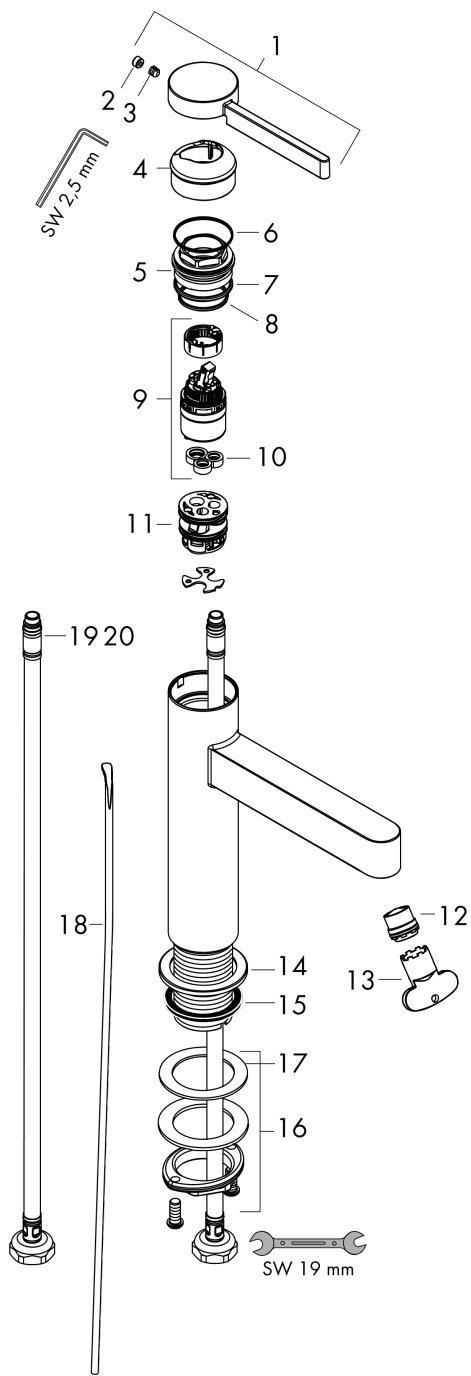

Finoris

Single lever basin mixer 110 with pop-up waste set

Surfaces: **Matt White** Article Number: **76020700**

Description

product features

- consists of: single lever basin mixer, waste set
- ComfortZone 110
- projection 139 mm
- spray type: laminar spray
- maximum flow rate at 3 bar: 5 l/min
- ceramic cartridge
- temperature limitation adjustable
- suitable for continuous flow water heaters
- pop-up waste set G 1¼
- material waste set: metal
- connection type: G ½ connections
- connection dimension: DN15

Technology

Design awards

reddot winner 2021

Product image

Flowchart

Finoris
Single lever basin mixer 110 with pop-up waste set
 Surfaces: **Matt White** Article Number: **76020700**

Exploded Drawing

Year of production: >06/21

Finoris

Single lever basin mixer 110 with pop-up waste set

Surfaces: **Matt White** Article Number: **76020700**

Spare part list

Year of production: >06/21

Pos.	Description	Article Number	Price	PU
1	handle	94266700	-	1
2	screw cover	93735460	-	1
3	hollow set screw M5x5	98446000	-	1
4	flange	93737700	-	1
5	nut	92926000	-	1
6	O-ring 30x1,5	98433000	-	1
7	O-ring 29x2	98391000	-	1
8	O-ring 25x1,5	98146000	-	1
9	cartridge, assy	93760000	-	1
10	seal	93383000	-	1
11	adapter for cartridge	98866000	-	1
12	spray former	93973000	-	1
13	special tool	98987000	-	1
14	escutcheon	94265700	-	1
15	flat seal	98749000	-	1
16	fixing set (Ø 32)	13961000	-	1
17	lever collar	97548000	-	1
18	pull rod	96657700	-	1
19	connection hose 600 mm M8x0,75 G3/8	96556000	-	1
20	O-ring 6,6x1,6	93019000	-	1
a	pop up waste	94139700	-	1
b	fixation extension 35 mm	13898000	-	1