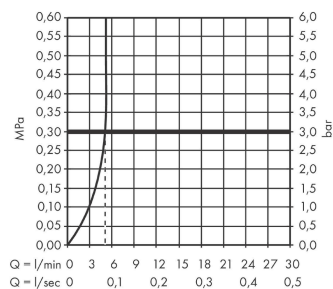

Finoris

Single lever basin mixer 110 with pop-up waste set

Surfaces: **Matt White** Article Number: **76020700**

Description

product features

- consists of: single lever basin mixer, waste set
- ComfortZone 110
- projection 139 mm
- spray type: laminar spray
- maximum flow rate at 3 bar: 5 l/min
- ceramic cartridge
- temperature limitation adjustable
- suitable for continuous flow water heaters
- pop-up waste set G 1¼
- material waste set: metal
- connection type: G ½ connections
- connection dimension: DN15

Technology

Design awards

reddot winner 2021

Product image

Flowchart

Finoris
Single lever basin mixer 110 with pop-up waste set
 Surfaces: **Matt White** Article Number: **76020700**

Exploded Drawing

Year of production: >06/21